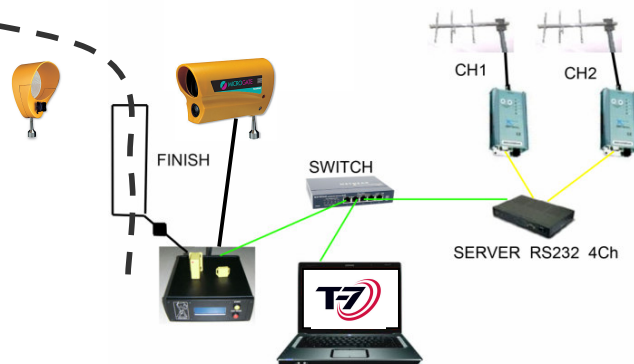

Downhill Mountain Biking - Remote Connectivity

START LINE

- Orion Ceres for rider identification and start time
- Optional photocell or starting gate for up to 1/10,000 sec accuracy
- Modem for direct communication to finish line (up to 6 km)
- Optional GPRS
- Optional battery pack case

SPLIT TIME

- Orion Ceres for rider identification and start time
- Modem for direct communication to finish line (up to 6 km)
- Optional GPRS
- Optional battery pack case

FINISH LINE

- Orion Ceres for rider identification and finish time
- Optional photocell for up to 1/10,000 sec accuracy
- Modem for communication from START
- Modem for communication from SPLIT
- Interface for modems and computer