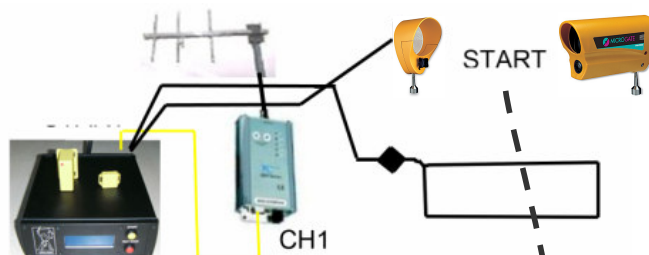

Downhill Mountain Biking - Remote Connectivity

START LINE

- Orion Ceres for rider identification and start time
- Optional photocell or starting gate for up to 1/10,000 sec accuracy
- Modem for direct communication to finish line (up to 6 km)
- Optional GPRS
- Optional battery pack case

SPLIT TIME

- Orion Ceres for rider identification and start time
- Modem for direct communication to finish line (up to 6 km)
- Optional GPRS
- Optional battery pack case

FINISH LINE

- Orion Ceres for rider identification and finish time
- Optional photocell for up to 1/10,000 sec accuracy
- Modem for communication from START
- Modem for communication from SPLIT
- Interface for modems and computer